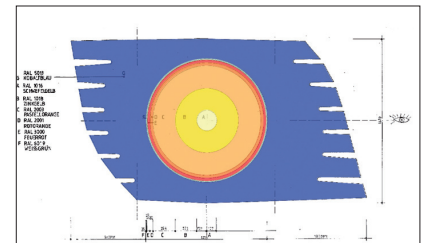

HACKESCHE HÖFE HOF III / ROSENTHALERSTRASSE 40–41 10178 BERLIN
WWW.ATRANS.ORG TEL. +49 (0)331 271 32 21
FR 14–19 UHR, SCHAUFENSTER 24 H

© EILFRIED HUTH

AEDES PFEFFERBERG

MEASURE OF MAN – MEASURE OF ARCHITECTURE