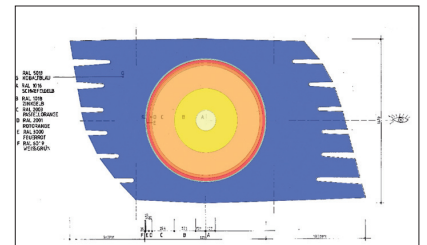

HACKESCHE HÖFE HOF III / ROSENTHALERSTRASSE 40–41 10178 BERLIN
WWW.ATRANS.ORG TEL. +49 (0)331 271 32 21
FR 14–19 UHR, SCHAUFENSTER 24 H

© EILFRIED HUTH

AEDES PFEFFERBERG

MEASURE OF MAN – MEASURE OF ARCHITECTURE